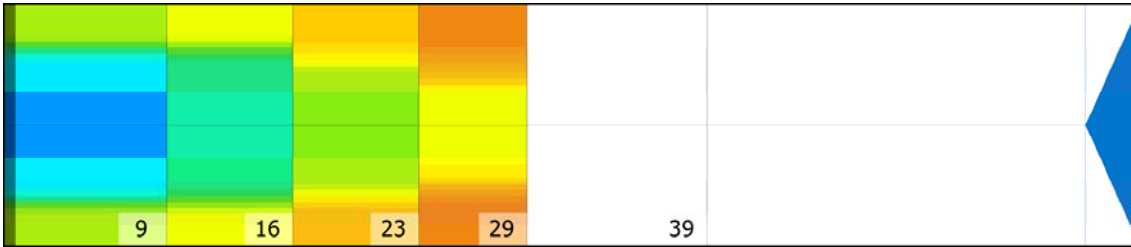

2011 IDM

Conditioner: BRUNSWICK LOGIC

Cleaner: BRUNSWICK MAX20

Zone Configuration

Cleaner Transition

Mode: Clean and Condition

Speed: Max Clean

Start Cleaner Spray: 0 Feet

Start Squeegee: 0 Feet

Start Conditioning: 6 Inches

Split Pattern: No

Zone 1	Avg	Ratio
Left	37.6	2.3 : 1
Right	37.6	2.3 : 1
Center	85.0	

Zone 2	Avg	Ratio
Left	29.8	2.2 : 1
Right	29.8	2.2 : 1
Center	65.0	

Zone 3	Avg	Ratio
Left	19.2	2.1 : 1
Right	18.4	2.1 : 1
Center	40.0	

Zone 4	Avg	Ratio
Left	13.0	2.2 : 1
Right	12.0	2.2 : 1
Center	28.0	

Zone 5	Avg	Ratio
Left	0.0	1.0 : 1
Right	0.0	1.0 : 1
Center	0.0	