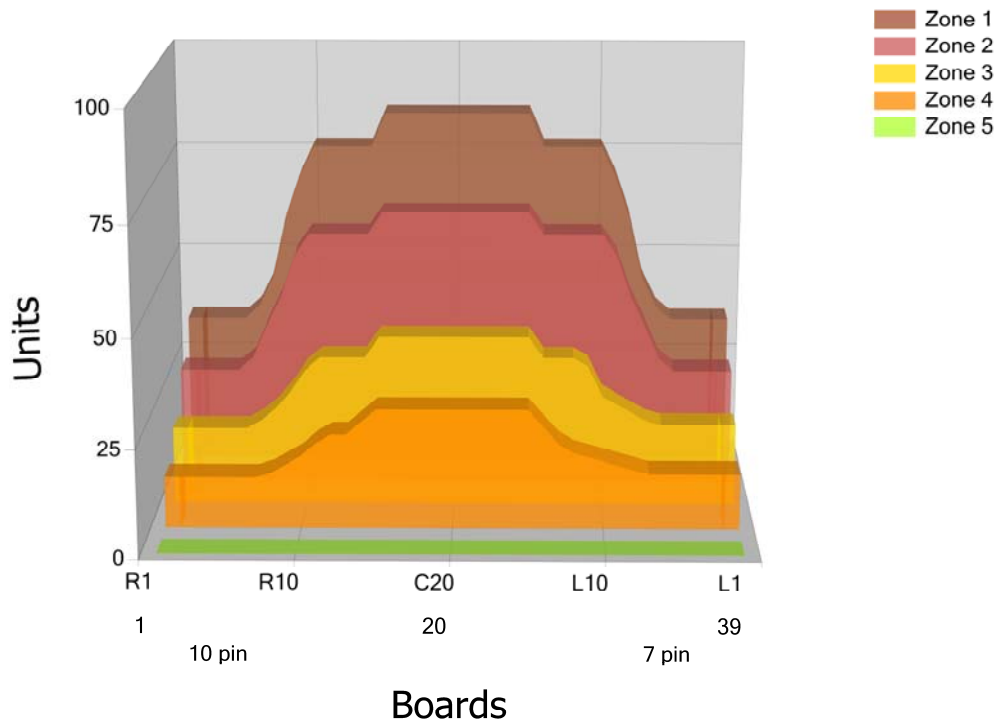

2011 IDM

Conditioner: BRUNSWICK LOGIC

Cleaner: BRUNSWICK MAX20

Zone Configuration

Cleaner Transition

Mode: Clean and Condition

Speed: Max Clean

Start Cleaner Spray: 0 Feet

Start Squeegee: 0 Feet

Start Conditioning: 6 Inches

Split Pattern: No

Zone 1	Avg	Ratio
Left	37.6	2.3 : 1
Right	37.6	2.3 : 1
Center	85.0	

Zone 2	Avg	Ratio
Left	29.8	2.2 : 1
Right	29.8	2.2 : 1
Center	65.0	

Zone 3	Avg	Ratio
Left	19.2	2.1 : 1
Right	18.4	2.1 : 1
Center	40.0	

Zone 4	Avg	Ratio
Left	13.0	2.2 : 1
Right	12.0	2.2 : 1
Center	28.0	

Zone 5	Avg	Ratio
Left	0.0	1.0 : 1
Right	0.0	1.0 : 1
Center	0.0	