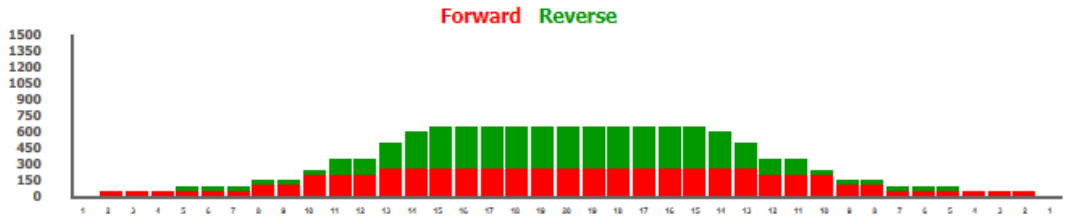

Transfer Brush - Glow Bowling/Open Play Pattern

CATEGORY: Low Volume Patterns

Microliter Arrow Zone Ratio							
Avg. 2-5L:16L-20	Avg. 6-10L:16L-20	Avg. 11-15L:16L-20	Avg. 16L-20:20-16R	Avg. 16L-20:20-16R	Avg. 20-16R:15-11R	Avg. 20-16R:10-6R	Avg. 20-16R:5-2R
62.5	150	490	650	650	490	150	62.5
10.40	4.33	1.33	1.00	1.00	1.33	4.33	10.40

Microliter Track Zone Ratio					
Ave. 3L-7L:18L-18R	Ave. 8L-12L:18L-18R	Ave. 13L-17L:18L-18R	Ave. 18L-18R:17R-13R	Ave. 18L-18R:12R-8R	Ave. 18L-18R:7R-3R
Outside Track:Middle	Middle Track:Middle	Inside Track:Middle	Middle:Inside Track	Middle:Middle Track	Middle:Outside Track
8.13	2.60	1.07	1.07	2.60	8.13

COMPOSITE GRAPH